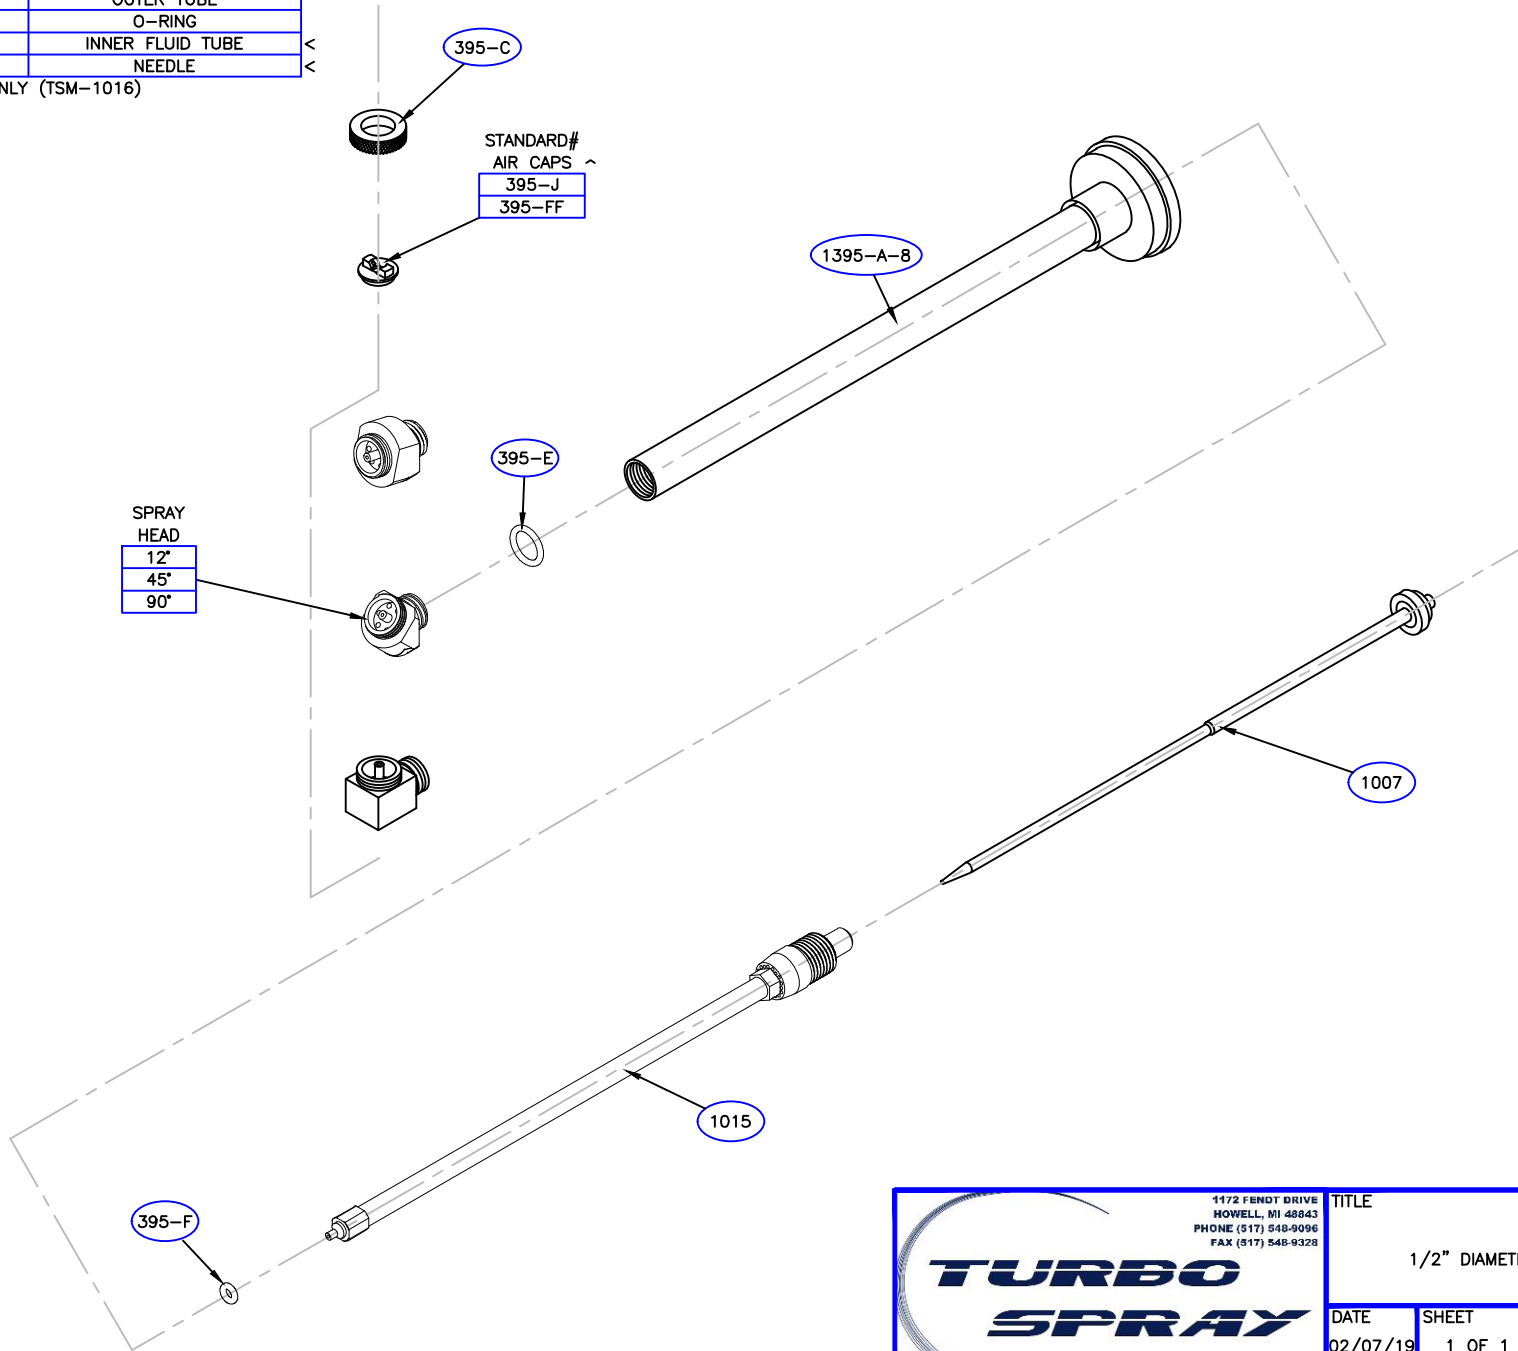

QTY	PART NUMBER	DESCRIPTION
1	395-C	AIR CAP LOCKING RING
1	395-E	O-RING
1	1395-A-8	OUTER TUBE
1	395-F	O-RING
1	1015	INNER FLUID TUBE
1	1007	NEEDLE

< = SOLD AS SET ONLY (TSM-1016)

SPRAY HEAD
12"
45"
90"

EXTENSION MODEL CONFIGURATION

TSM-1395-

SPRAY HEAD	
12	
45	
90	

AIR CAP	
J	
FF	

1172 FENDT DRIVE
HOWELL, MI 48843
PHONE (517) 548-9096
FAX (517) 548-9328

**TURBO
SPRAY**

LEADERS IN LOW PRESSURE SINCE 1980!

TITLE
1395
1/2" DIAMETER EXTENSION KIT

DATE 02/07/19	SHEET 1 OF 1	PART NO. 1395
SCALE NONE	DRAWN BY JF	DRAWING NO. 1395EXTLAWN.DWG

= CONTACT FOR ADDITIONAL OPTIONS AVAILABLE