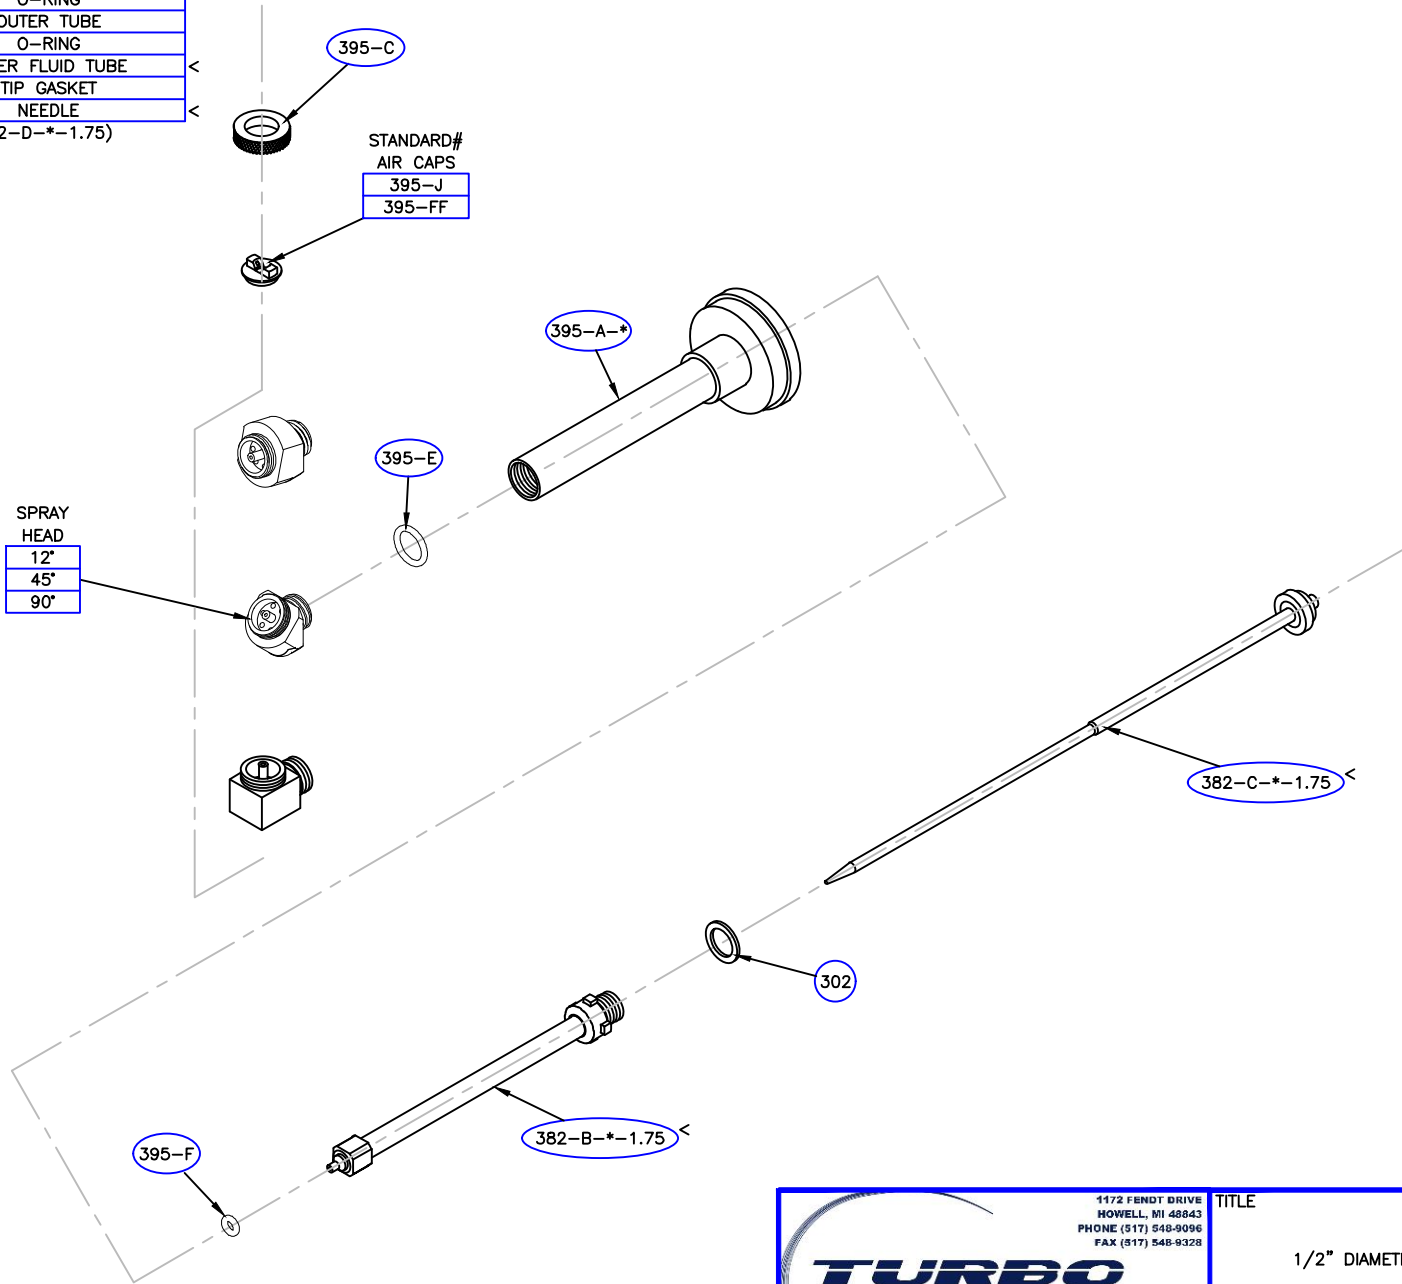

QTY	PART NUMBER	DESCRIPTION
1	395-B-§	SPRAY HEAD
1	395-C	AIR CAP LOCKING RING
1	395-E	O-RING
1	395-A-*	OUTER TUBE
1	395-F	O-RING
1	382-B-*--1.75	INNER FLUID TUBE
1	302	TIP GASKET
1	382-C-*--1.75	NEEDLE

< = SOLD AS SET ONLY (TSM-382-D-*--1.75)

SPRAY HEAD
12"
45"
90"

STANDARD#
AIR CAPS
395-J
395-FF

EXTENSION MODEL CONFIGURATION

TSM-395-

LENGTH

3	
4	
6	
8	
11	
15	

SPRAY HEAD

12	
45	
90	

AIR CAP

J	
FF	

= CONTACT FOR ADDITIONAL OPTIONS AVAILABLE

1172 FENDT DRIVE
HOWELL, MI 48843
PHONE (517) 548-9096
FAX (517) 548-9328

**TURBO
SPRAY**

LEADERS IN LOW PRESSURE SINCE 1980!

TITLE		
395 1/2" DIAMETER EXTENSION KIT		
DATE	SHEET	PART NO.
02/07/19	1 OF 1	395
SCALE	DRAWN BY	DRAWING NO.
NONE	JF	395EXTLAWN.DWG