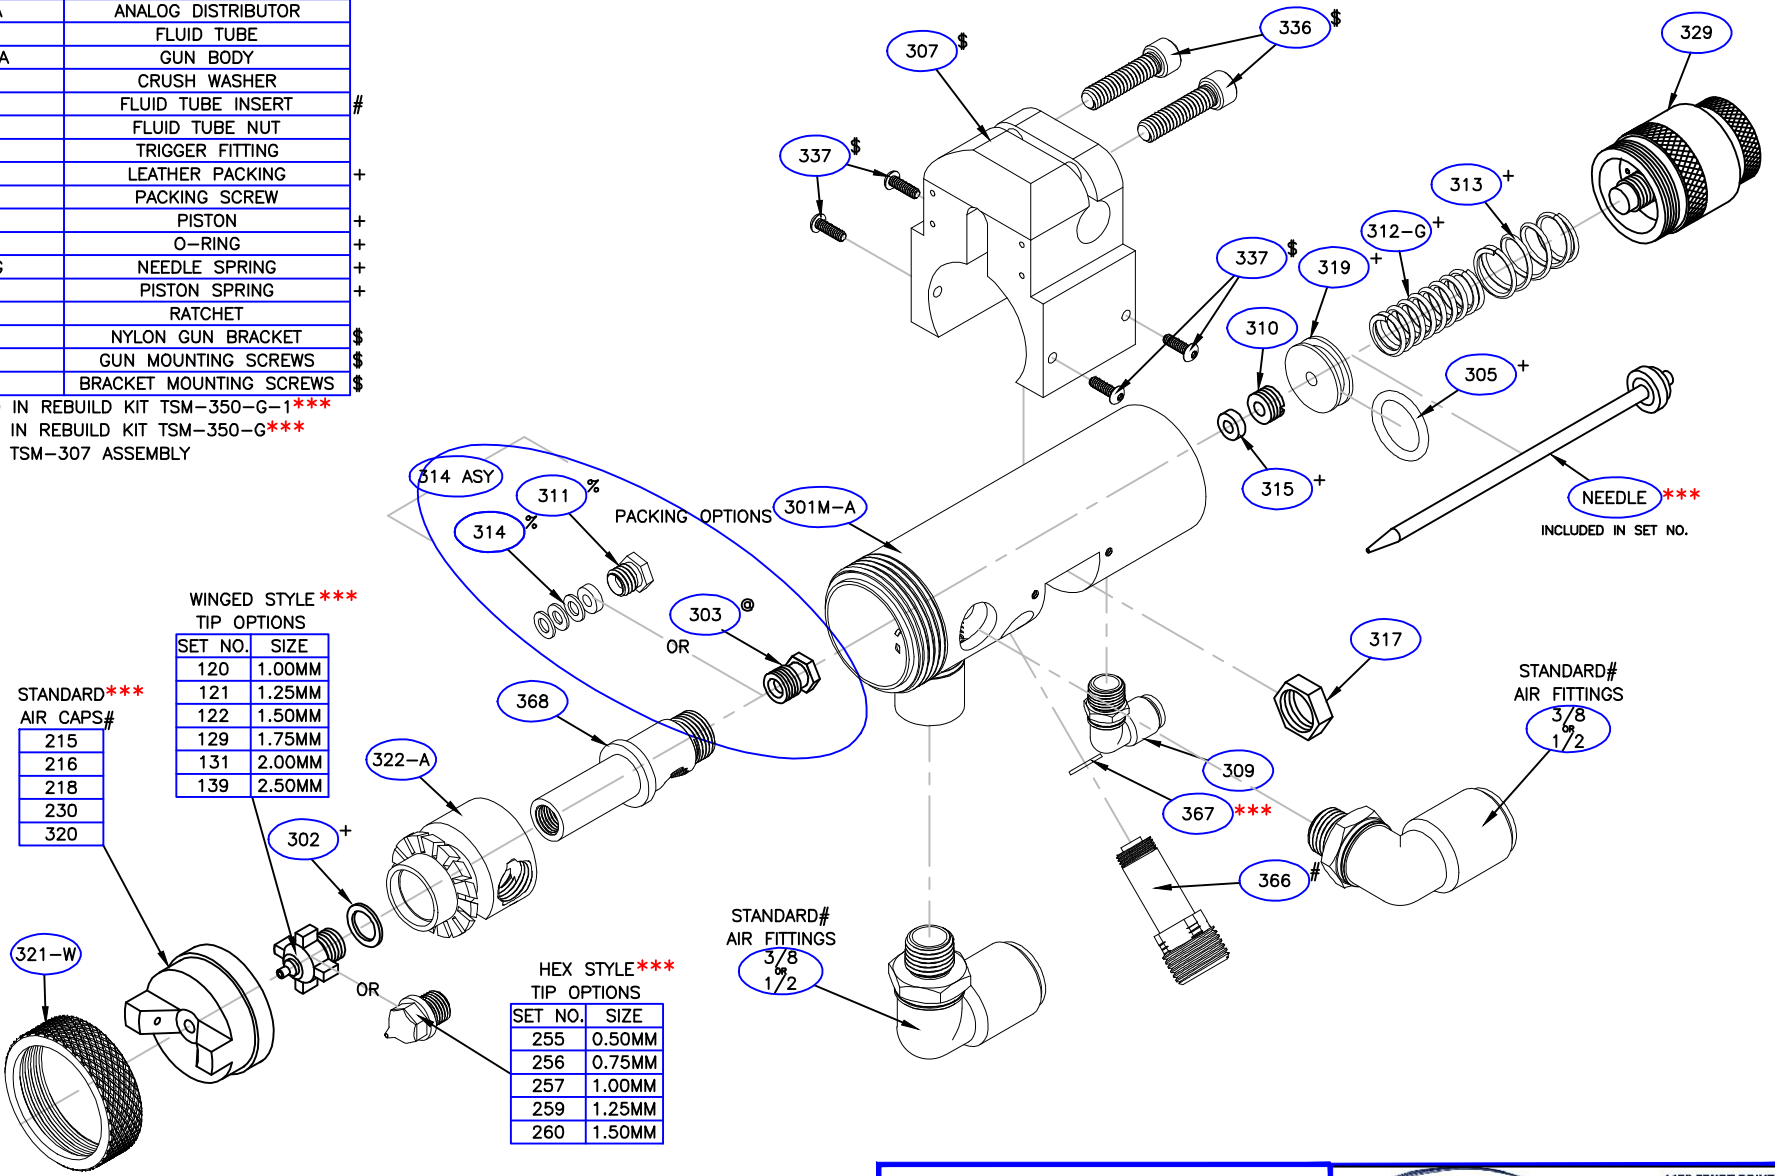

QTY	PART NUMBER	DESCRIPTION
1	321-W	AIR CAP LOCKING RING
1	302	TIP GASKET
1	322-A	ANALOG DISTRIBUTOR
1	368	FLUID TUBE
1	301M-A	GUN BODY
1	367	CRUSH WASHER
1	366	FLUID TUBE INSERT
1	317	FLUID TUBE NUT
1	309	TRIGGER FITTING
1	315	LEATHER PACKING
1	310	PACKING SCREW
1	319	PISTON
1	305	O-RING
1	312-G	NEEDLE SPRING
1	313	PISTON SPRING
1	329	RATCHET
1	307	NYLON GUN BRACKET
2	336	GUN MOUNTING SCREWS
4	337	BRACKET MOUNTING SCREWS

+/@ = INCLUDED IN REBUILD KIT TSM-350-G-1\*\*\*  
 +/% = INCLUDED IN REBUILD KIT TSM-350-G\*\*\*  
 \$ = INCLUDED IN TSM-307 ASSEMBLY

WINGED STYLE \*\*\*  
TIP OPTIONS

SET NO.	SIZE
120	1.00MM
121	1.25MM
122	1.50MM
129	1.75MM
131	2.00MM
139	2.50MM

STANDARD \*\*\*  
AIR CAPS#

215
216
218
230
320

HEX STYLE \*\*\*  
TIP OPTIONS

SET NO.	SIZE
255	0.50MM
256	0.75MM
257	1.00MM
259	1.25MM
260	1.50MM

MODEL #: **300M-A**

ORDERS/PRICING:  
 (517) 548-9096  
 ORDERS@TURBOSPRAY.COM

QTY	PART NUMBER	DESCRIPTION
1	321-W	AIR CAP LOCKING RING
1	302	TIP GASKET
1	322-A	ANALOG DISTRIBUTOR
1	368	FLUID TUBE
1	301M-A	GUN BODY
1	367	CRUSH WASHER
1	366	FLUID TUBE INSERT
1	317	FLUID TUBE NUT
1	309	TRIGGER FITTING
1	315	LEATHER PACKING
1	310	PACKING SCREW
1	319	PISTON
1	305	O-RING
1	312-G	NEEDLE SPRING
1	313	PISTON SPRING
1	329	RATCHET
1	307-ALU	ALUMINUM GUN BRACKET
2	336	GUN MOUNTING SCREWS
1	339-ALU	BRACKET BELLY COVER
6	337-ALU	BRACKET MOUNTING SCREWS