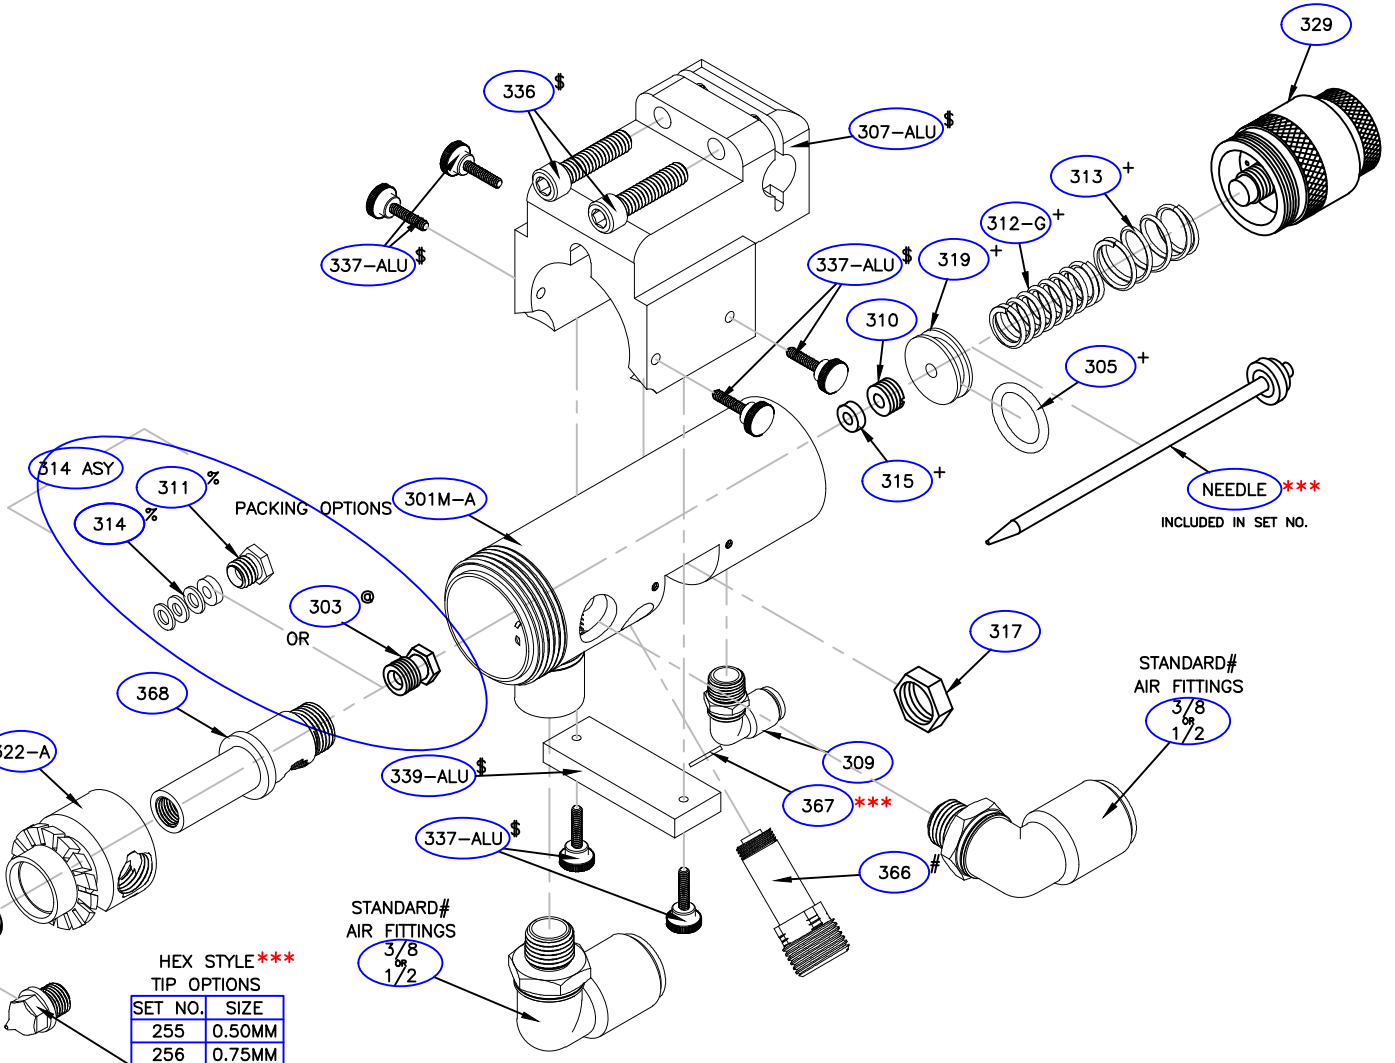

QTY	PART NUMBER	DESCRIPTION
1	321-W	AIR CAP LOCKING RING
1	302	TIP GASKET
1	322-A	ANALOG DISTRIBUTOR
1	368	FLUID TUBE
1	301M-A	GUN BODY
1	367	CRUSH WASHER
1	366	FLUID TUBE INSERT
1	317	FLUID TUBE NUT
1	309	TRIGGER FITTING
1	315	LEATHER PACKING
1	310	PACKING SCREW
1	319	PISTON
1	305	O-RING
1	312-G	NEEDLE SPRING
1	313	PISTON SPRING
1	329	RATCHET
1	307-ALU	ALUMINUM GUN BRACKET
2	336	GUN MOUNTING SCREWS
1	339-ALU	BRACKET BELLY COVER
6	337-ALU	BRACKET MOUNTING SCREWS

+/@ = INCLUDED IN REBUILD KIT TSM-350-G-1***
+/% = INCLUDED IN REBUILD KIT TSM-350-G***
$ = INCLUDED IN TSM-307-ALU ASSEMBLY

WINGED STYLE ***
TIP OPTIONS

SET NO.	SIZE
120	1.00MM
121	1.25MM
122	1.50MM
129	1.75MM
131	2.00MM
139	2.50MM

STANDARD ***
AIR CAPS #

215
216
218
230
320

HEX STYLE ***
TIP OPTIONS

SET NO.	SIZE
255	0.50MM
256	0.75MM
257	1.00MM
259	1.25MM
260	1.50MM